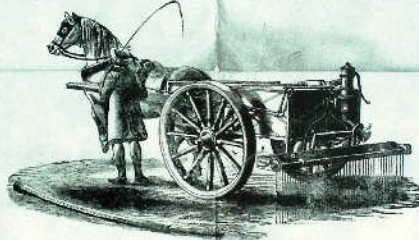

Reisepass in das Ausland

WILLIAM CROSSKILL,
BEVERLEY IRON WORKS,
NEAR HULL, YORKSHIRE.

PATENT ROLLER.

5 feet 6 inches, £18. 6 feet, £19 10s. 6 feet 6 inches, £21.

LIQUID MANURE CART.

To contain 100 Gallons, £16; 200 Gallons, £20.
Patent Pump and Pipe Extra.

ONE HORSE CART.

Mounted on Patent Wheels and Axle, 2; Tire, to
carry 30 Cwt. £11 11s.
Ditto, with Harvest Shelvings complete,
as a "Model Cart," £14.
The Prize Cart at the Royal Newcastle Meeting.

FOR FURTHER PARTICULARS, SEE CATALOGUE.