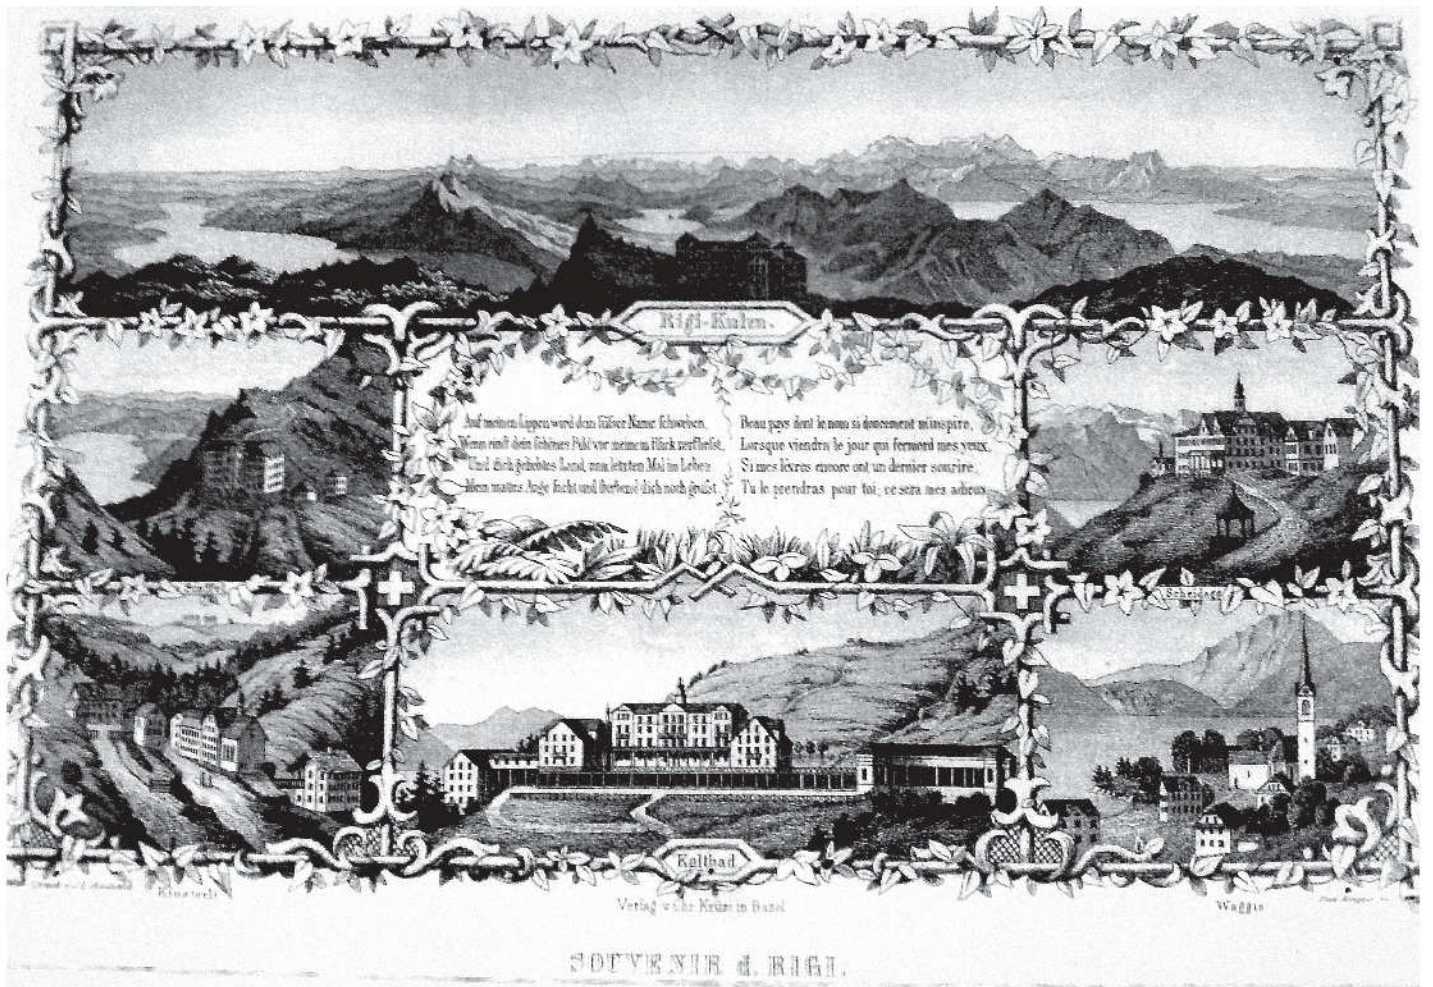

ONE HORSE CART.

Mounted on Patent Wheels and Axle, 2; Tire, to
carry 30 Cwt. £11 11s.
Ditto, with Harvest Shelvings complete,
as a "Model Cart," £14.
The Prize Cart at the Royal Newcastle Meeting.

FOR FURTHER PARTICULARS, SEE CATALOGUE.