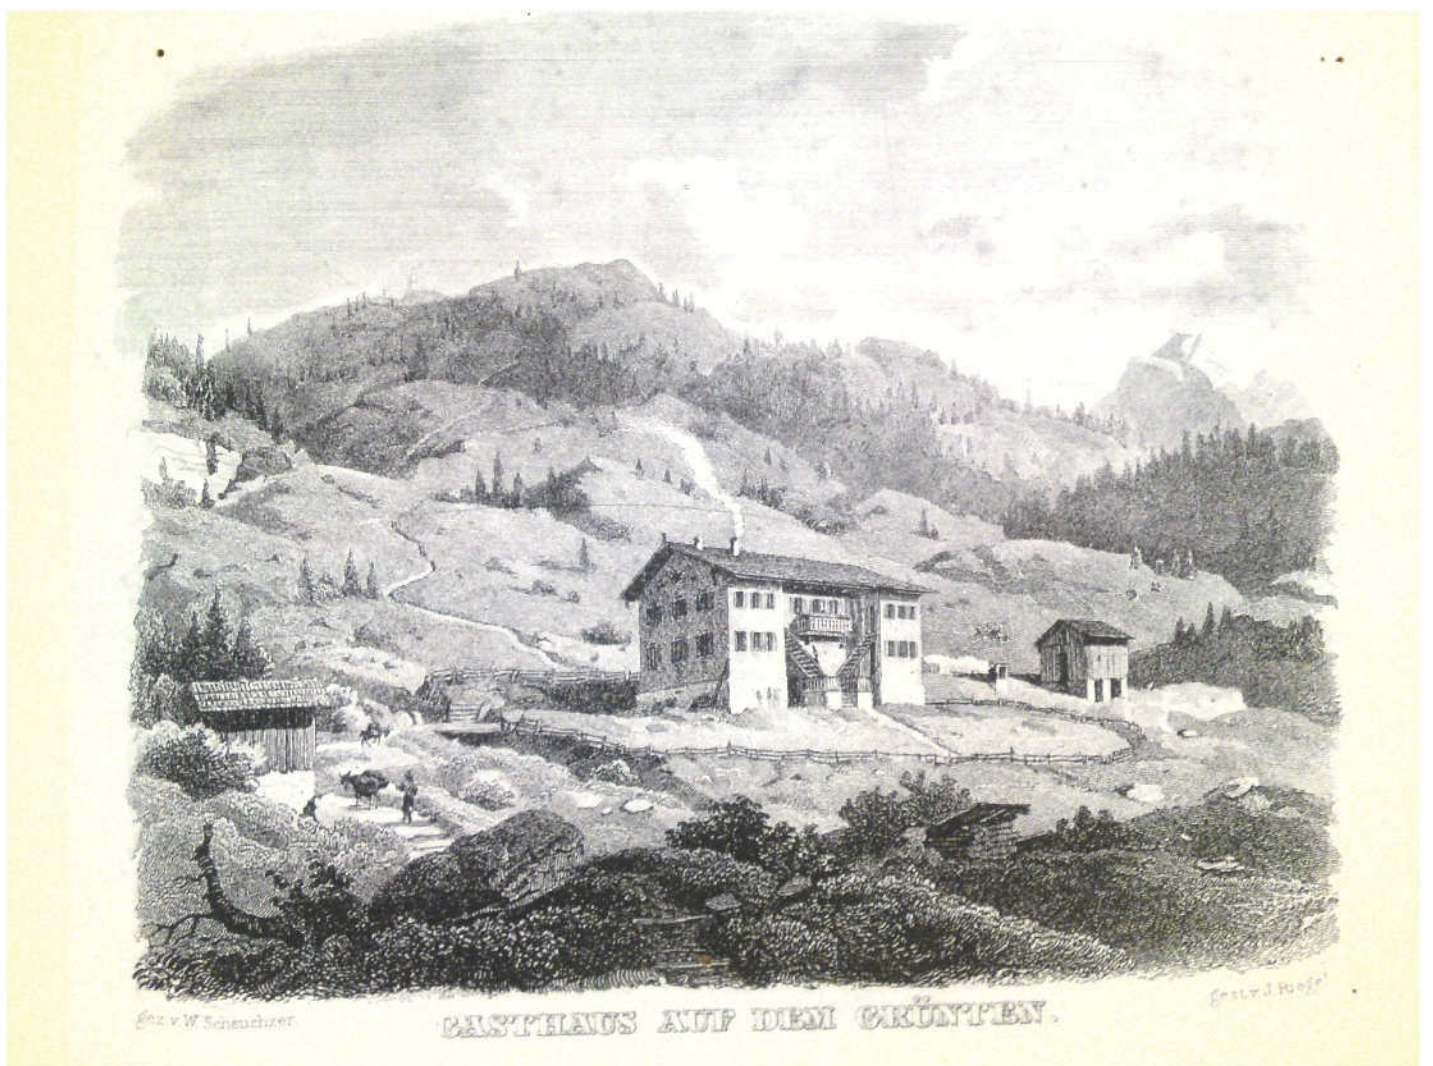

ONE HORSE CART.

Mounted on Patent Wheels and Axle, 2; Tire, to
carry 30 Cwt. £11 11s.
Ditto, with Harvest Shelvings complete,
as a "Model Cart," £14.
The Prize Cart at the Royal Newcastle Meeting.

FOR FURTHER PARTICULARS, SEE CATALOGUE.